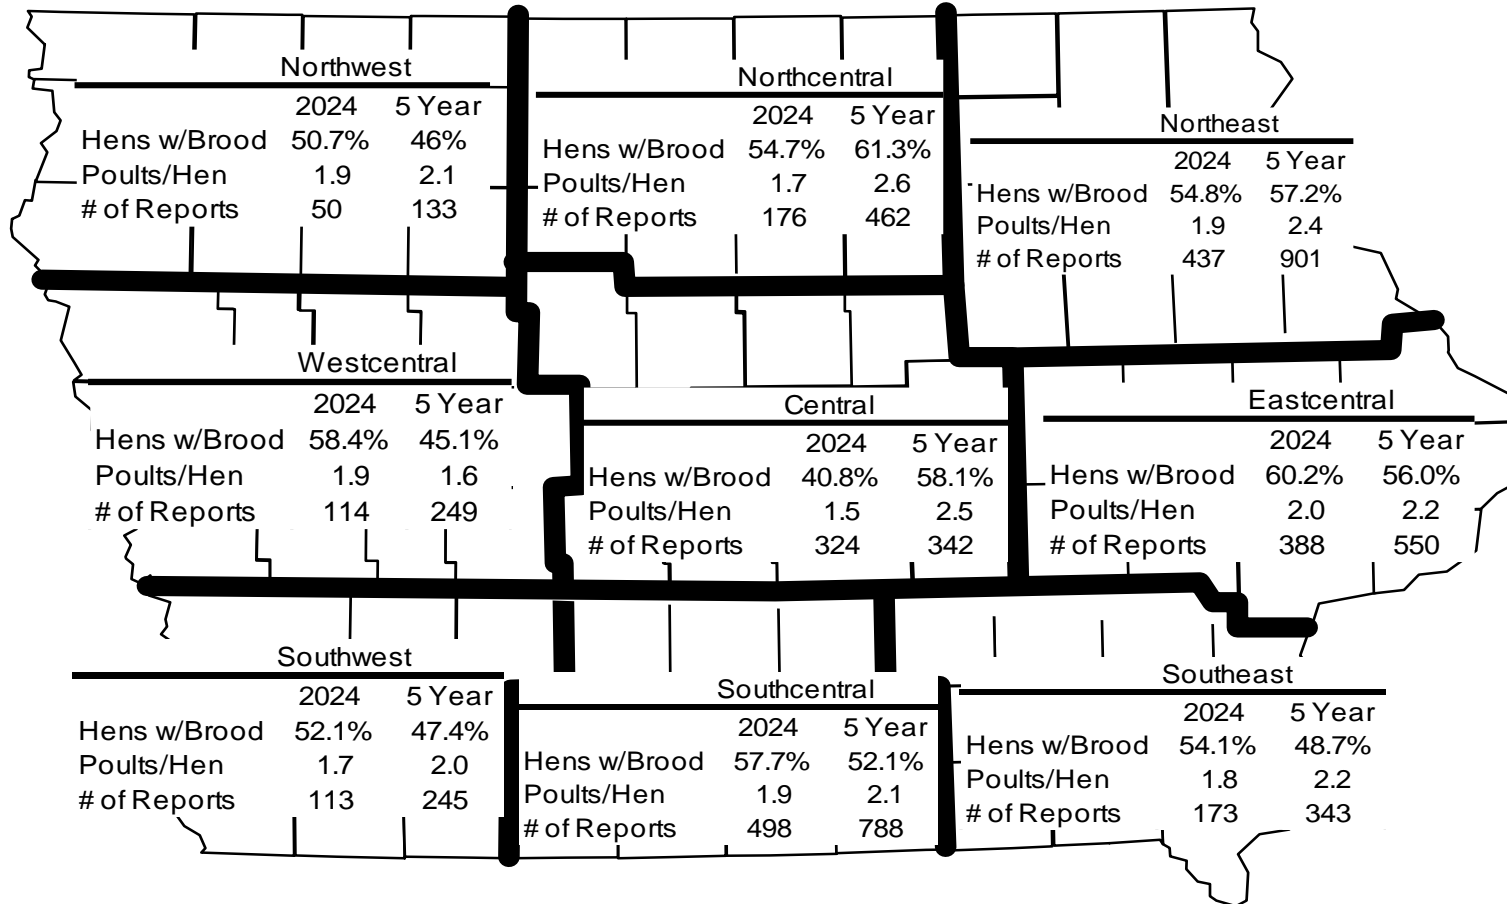

2024 Summer Turkey Survey

Statewide

	2024	5 Year
Hens w/Brood	54.4%	54.0%
Poults/Hen	1.8	2.2
# of Reports	2273	4184

Hens w/Brood = percent of successful hens observed with a brood.
 Poults/Hen = number poults observed per all hens.
 # of Reports = number times turkeys were observed by cooperators.